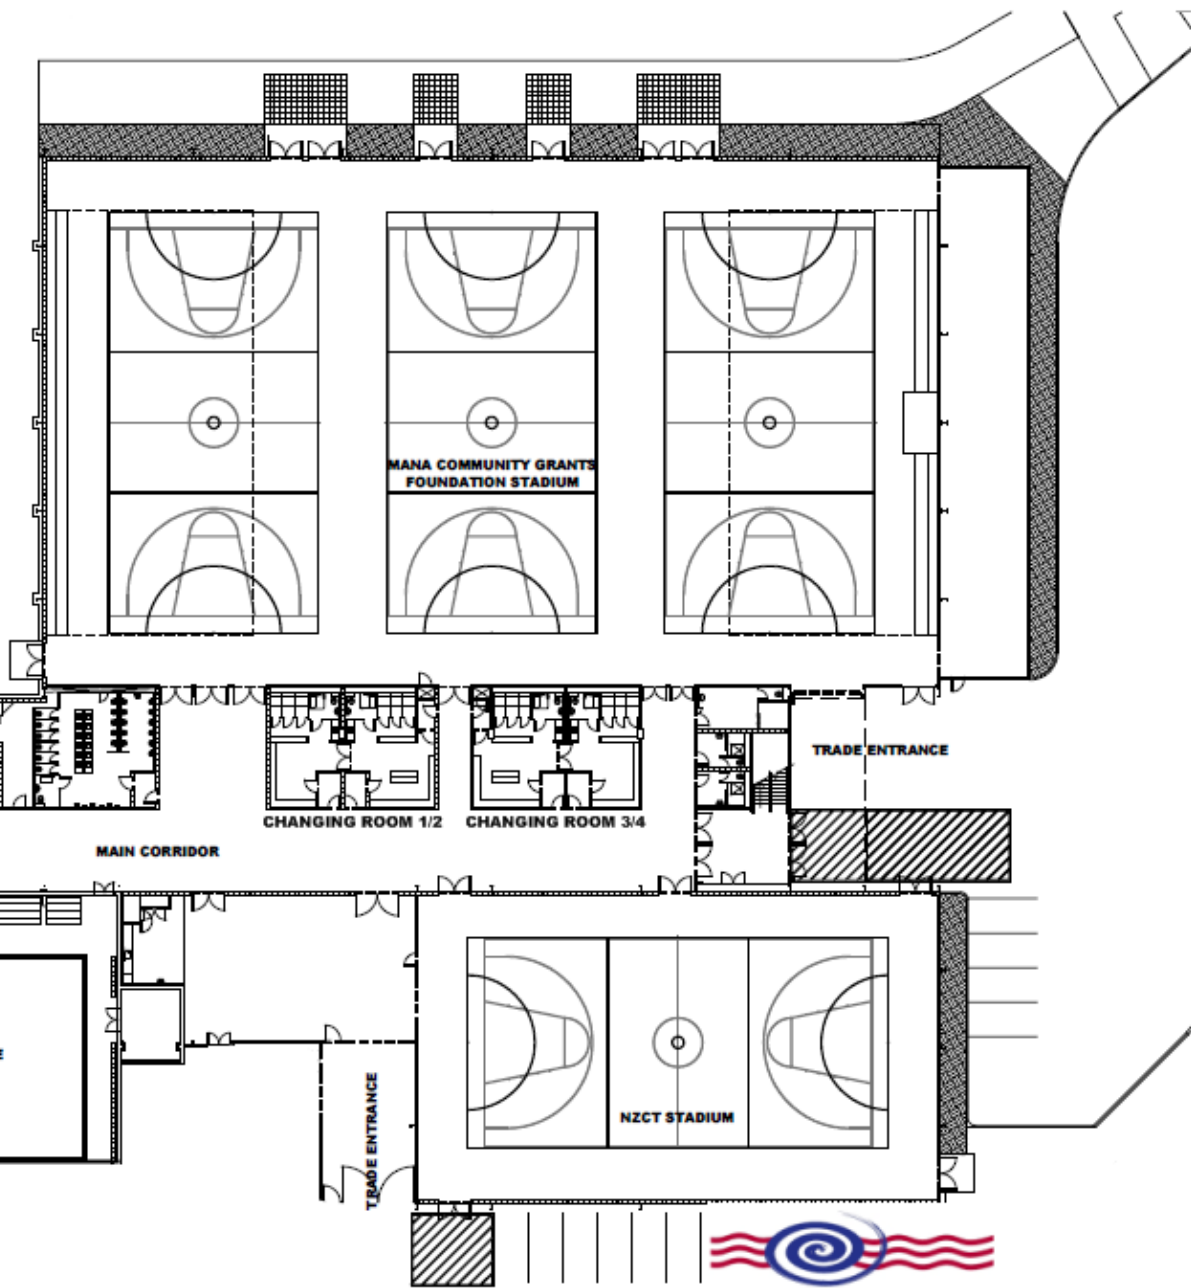

TE RAUPARAH PARK

MAIN ENTRANCE

CAFE

ARENA AQUATIC CENTRE

MAIN CORRIDOR

CHANGING ROOM 1/2

CHANGING ROOM 3/4

TRADE ENTRANCE

TRADE ENTRANCE

NZCT STADIUM

TE RAUPARAH ARENA
GROUND FLOOR PLAN

Te Rauparaha
Arena